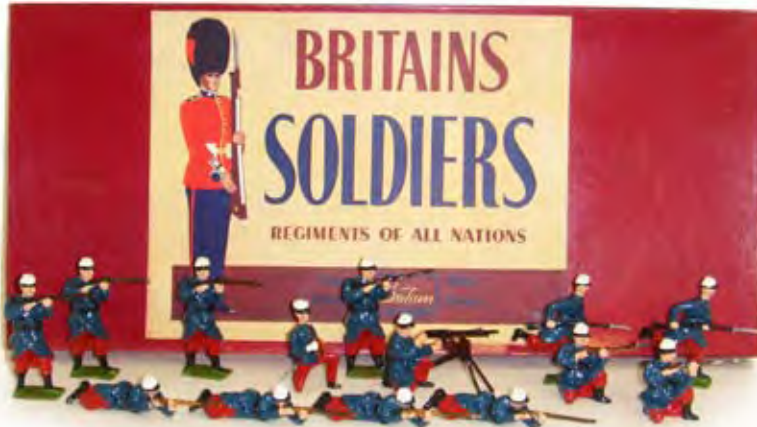

2064 155MM GUN 9.5 \$275

2054 CIRCUS, MEDIUM 9.5 \$1,000

2037 SKIER 9.5 \$240

2065 QUEEN ELIZABETH 9.5 \$100

2094 STATE OPEN ROAD LANDAU 9.5 \$800

Mint, from Ilyisky Collection with protective box.

2095 FRENCH FOREIGN LEGION IN ACTION 9.5 \$675
Near mint.