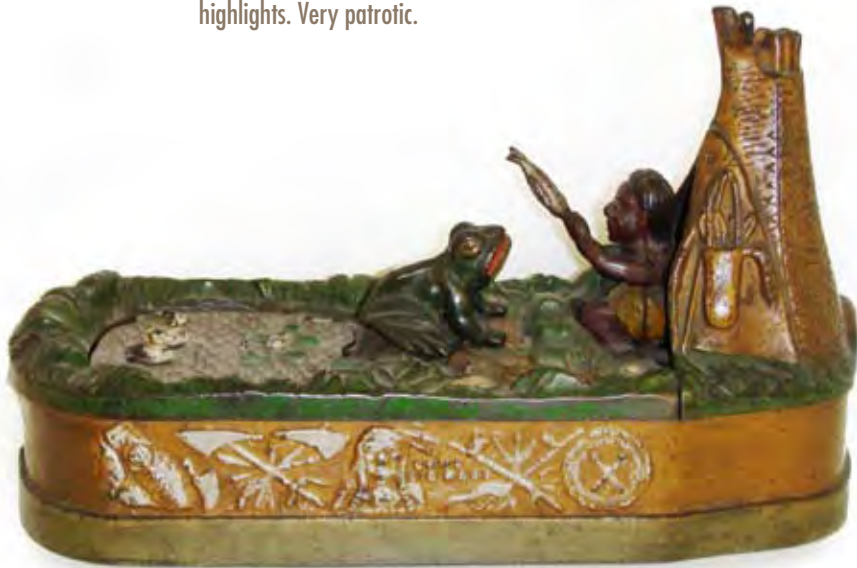

Great bank made by J&E Stevens, circa 1899. Very nice condition

CLOWN ON GLOBE
9.0 \$6,600

Beautiful yellow base example with the original box. Made by J&E Stevens, circa 1890. A very nice package.

DARKTOWN BATTERY
9.0 \$5,200