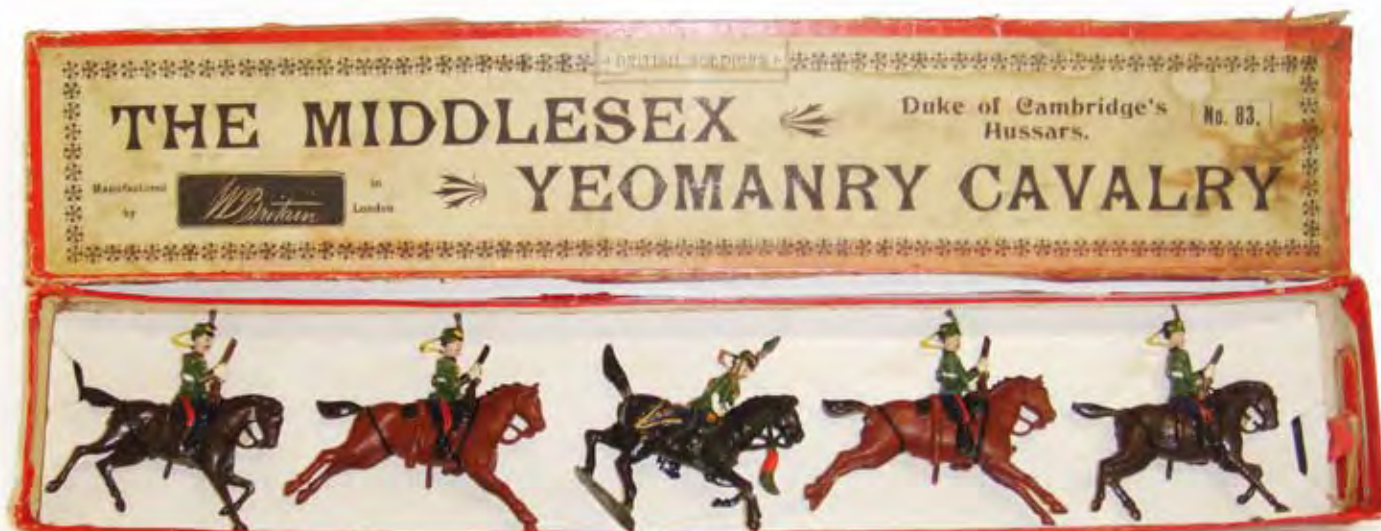

49 SOUTH AUSTRALIAN LANCERS 9.0 \$6,500

1896, Slouch hats, very desirable with great patina

**66 1ST BOMBAY LANCERS
9.5 \$2,400**
Great example of this
circa 1896 set.

**81 17TH LANCERS
8.5 \$975**

Very rare, pony horse circa 1899,
officer missing sword,
Box worn.

82 COLOURS AND PIONEERS OF SCOTS 9.5 \$3,200

1st version, circa 1897 valise packs, exquisite set and box.

83 MIDDLESEX YEOMANRY CAVALRY 9.0 \$5,500

1st version, short carbines, rocking horse, another must own set.