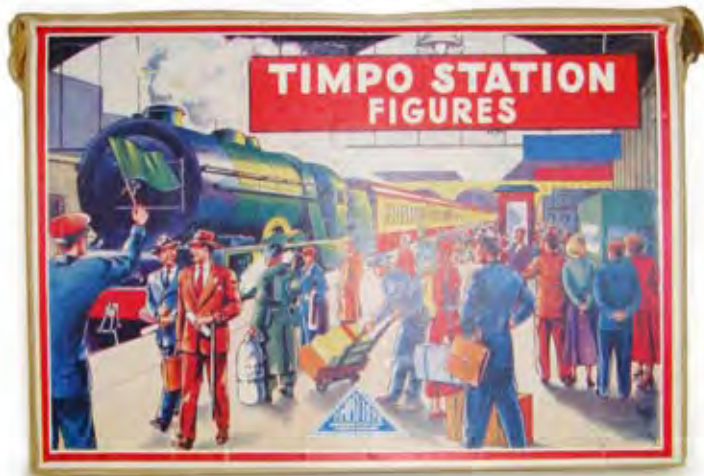

JOHILLCO, LARGE PIRATE SET 9.0 \$2,200
A very rare set, seldom seen complete and originally tied, 28 pcs.

TIMPO, PETER RABBIT CHARACTERS 9.0 \$775

PING KNIGHTS, 6PCS 9.5 \$950
6 Superb Ping figures

STADDEN FIGURES, 6PCS 9.5 \$575
6 Superb Stadden Studio figures